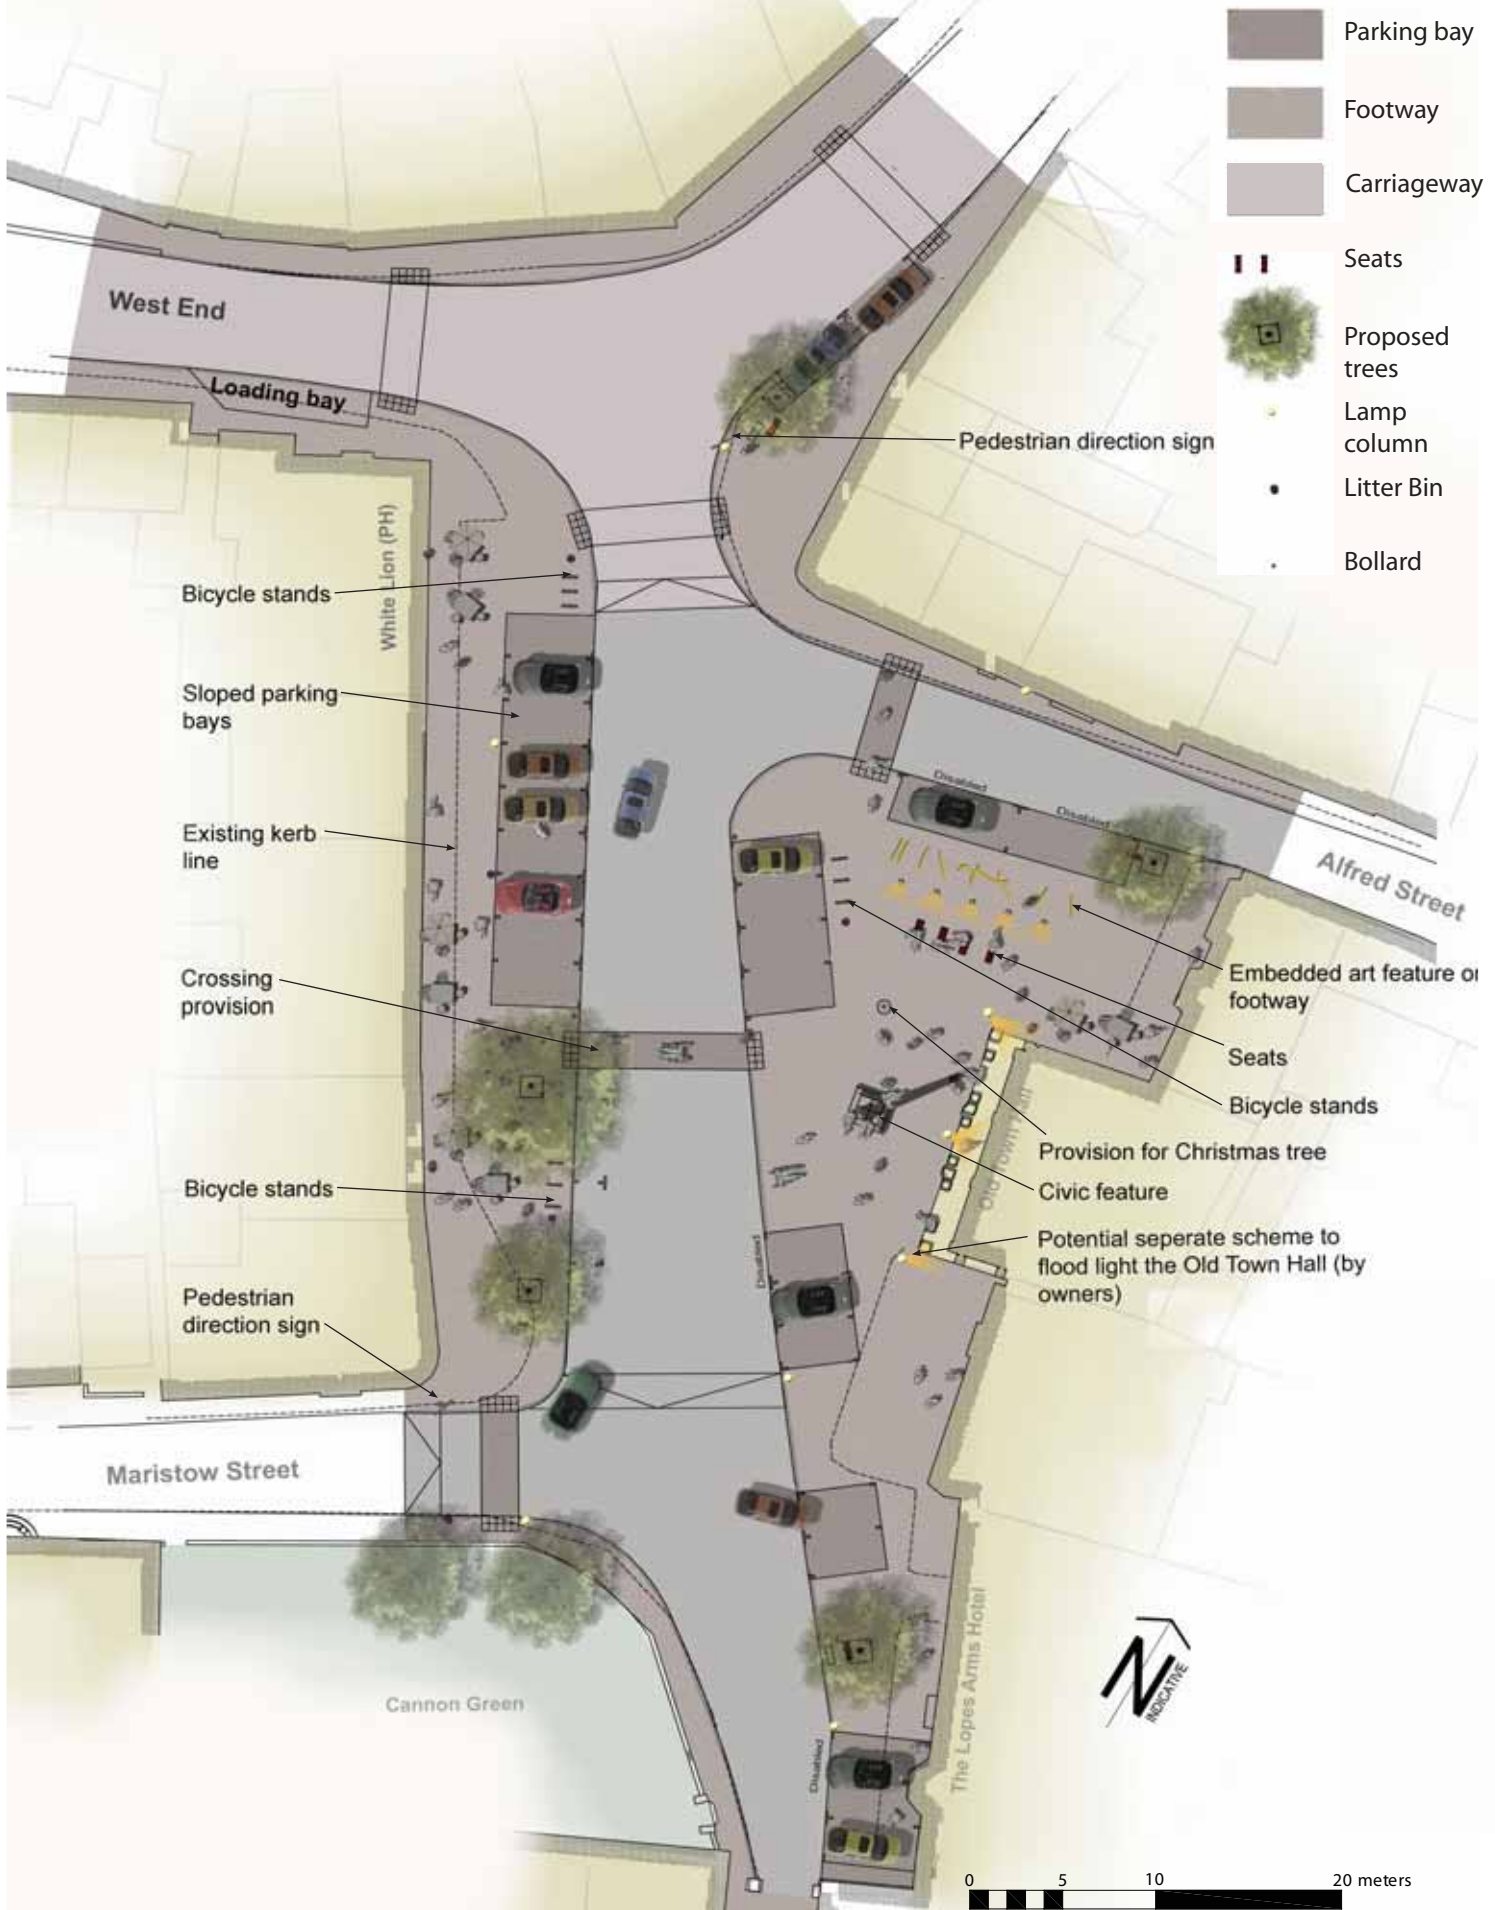

Refined Option B-Traditional Market Place

-  Parking bay
-  Footway
-  Carriageway
-  Seats
-  Proposed trees
-  Lamp column
-  Litter Bin
-  Bollard

Refined Option B-Traditional Market Place

Option showing no intervention on privately owned land at the Market Place

Refined Option B-Traditional Market Place

Paving Options

York Stone

Granite Setts

Courtstone

Tegula Setts 'Pennant Grey'

Riven concrete flags 'natural grey'

Concrete block 'natural grey'

Bespoke benches

Timber and Cast Iron Bench

Signage

Paving layout and materials-option A
based on 'A Palette of Materials for Westbury'

Courtstone Flags- 'Charcoal' Riven
450x600x63mm, 600x600x63mm,
600x750x63mm

Tegula Sett Paving- 'Penant Grey'
Tumbled Finish
160x160x80mm, 160x240x80mm,
240x240x80mm, 240x320x80mm

Granite Kerb-
Black Flamed
150 mm wide

Black tarmac

Paving layout and materials-option B

Concrete Flags- 'Natural grey' Riven
450x600x70mm, 600x600x70mm,
600x750x70mm