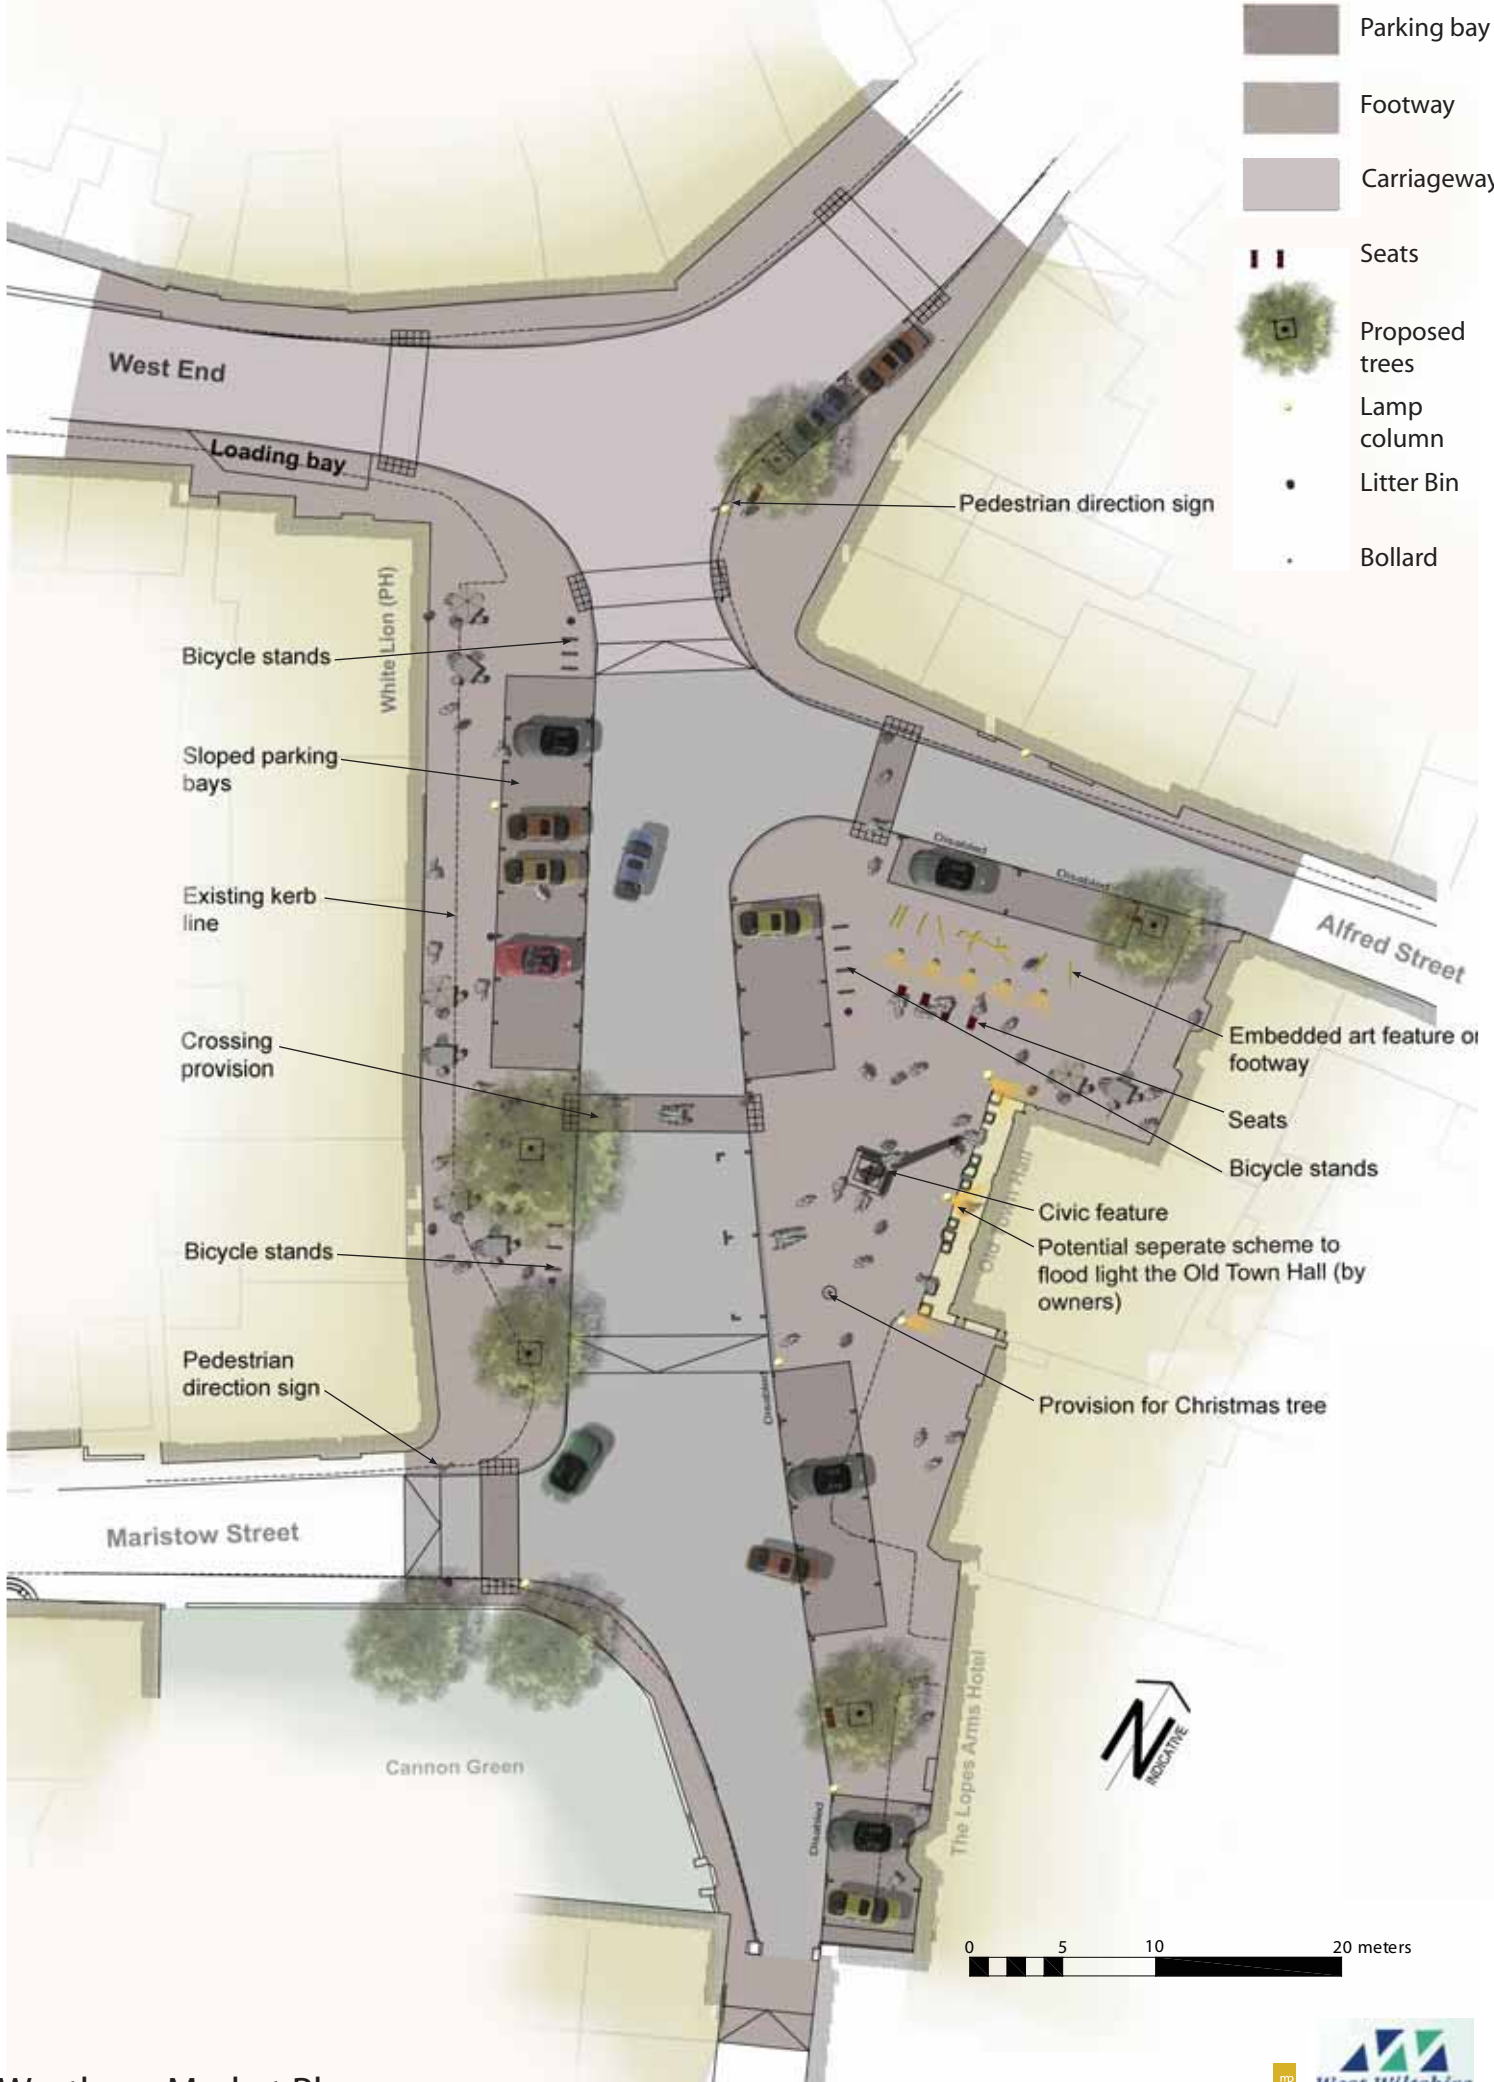

Refined Option B-Traditional Market Place

-  Parking bay
-  Footway
-  Carriageway
-  Seats
-  Proposed trees
-  Lamp column
-  Litter Bin
-  Bollard

Refined Option B-Traditional Market Place

Option showing no intervention on privately owned land at the Market Place

Refined Option B-Traditional Market Place

Paving Options

York Stone

Granite Setts

Courtstone

Tegula Setts 'Pennant Grey'

Riven concrete flags 'natural grey'

Concrete block 'natural grey'

Bespoke benches

Timber and Cast Iron Bench

Signage

Paving layout and materials-option A
based on 'A Palette of Materials for Westbury'

Courtstone Flags- 'Charcoal' Riven
450x600x63mm, 600x600x63mm,
600x750x63mm

Tegula Sett Paving- 'Penant Grey'
Tumbled Finish
160x160x80mm, 160x240x80mm,
240x240x80mm, 240x320x80mm

Granite Kerb-
Black Flamed
150 mm wide

Black tarmac

Paving layout and materials-option B

Concrete Flags- 'Natural grey' Riven
450x600x70mm, 600x600x70mm,
600x750x70mm